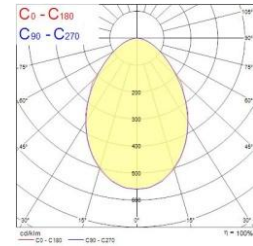

Syl-Lighter LED II 195
4000K