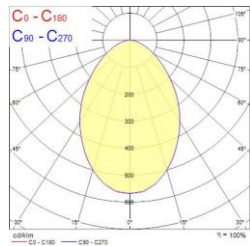

Syl-Lighter LED II 165
3000K

Syl-Lighter LED II 220
3000K