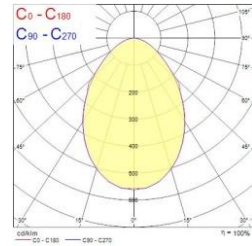

Ketjutusrasia MMJ:lle 3x1,5mm²

DALI-liitäntälaite

Syl-Lighter LED II 165

Syl-Lighter LED II 195

Syl-Lighter LED II 220

Syl-Lighter LED II 240

Syl-Lighter LED II 165
3000K

Syl-Lighter LED II 165
4000K