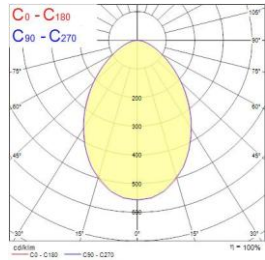

Ketjutusrasia MMJ:lle 3x1,5mm²

DALI-liitäntälaite

Syl-Lighter LED II 165

Syl-Lighter LED II 195

Syl-Lighter LED II 220

Syl-Lighter LED II 240

Syl-Lighter LED II 165
3000K

Syl-Lighter LED II 165
4000K