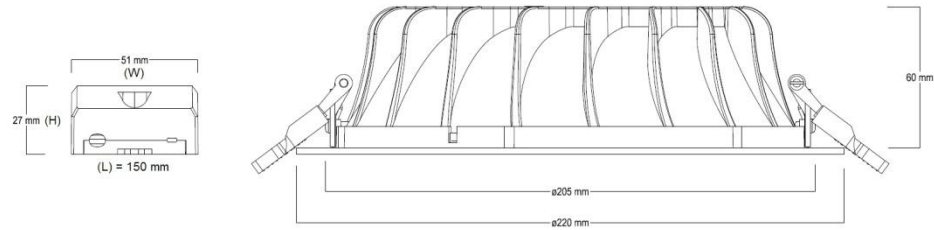

Ketjutusrasia MMJ:lle 3x1,5mm²

DALI-liitäntälaite

Syl-Lighter LED II 165

Syl-Lighter LED II 195

Syl-Lighter LED II 220

Syl-Lighter LED II 240

Syl-Lighter LED II 165
3000K

Syl-Lighter LED II 165
4000K