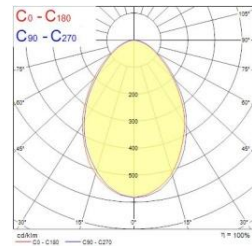

Syl-Lighter LED II 195
3000K

Syl-Lighter LED II 195
4000K

Syl-Lighter LED II 220
3000K

Syl-Lighter LED II 220
4000K

Syl-Lighter LED II 240
3000K

Syl-Lighter LED II 240
4000K