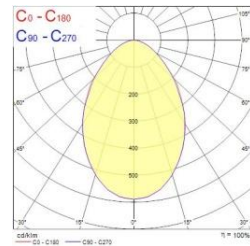

Syl-Lighter LED II 195
3000K

Syl-Lighter LED II 195
4000K

Syl-Lighter LED II 220
3000K

Syl-Lighter LED II 220
4000K

Syl-Lighter LED II 240
3000K

Syl-Lighter LED II 240
4000K