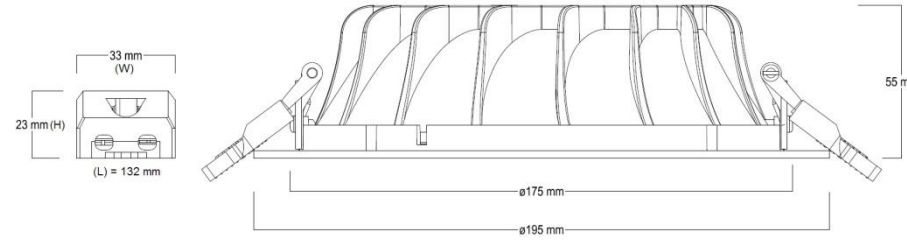

Ketjutusrasia MMJ:lle 3x1,5mm²

DALI-liitäntälaite

Syl-Lighter LED II 165

Syl-Lighter LED II 195

Syl-Lighter LED II 220

Syl-Lighter LED II 240

Syl-Lighter LED II 165
3000K

Syl-Lighter LED II 165
4000K