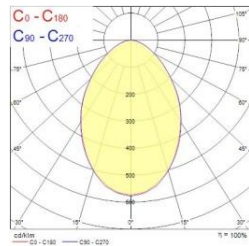

Syl-Lighter LED II 165
4000K

Syl-Lighter LED II 220
4000K