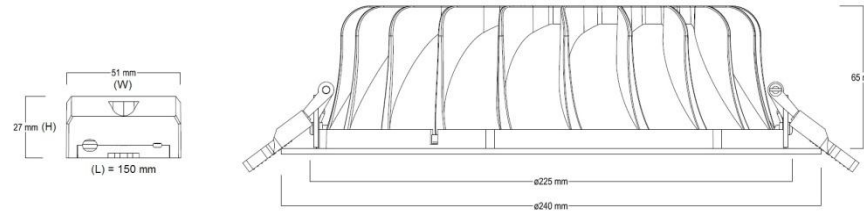

Ketjutusrasia MMJ:lle 3x1,5mm²

DALI-liitäntälaite

Syl-Lighter LED II 165

Syl-Lighter LED II 195

Syl-Lighter LED II 220

Syl-Lighter LED II 240

Syl-Lighter LED II 165
3000K

Syl-Lighter LED II 165
4000K