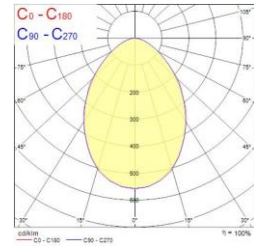

Ketjutusrasia MMJ:lle 3x1,5mm²

DALI-liitäntälaite

Syl-Lighter LED II 165

Syl-Lighter LED II 195

Syl-Lighter LED II 220

Syl-Lighter LED II 240

Syl-Lighter LED II 165
3000K

Syl-Lighter LED II 165
4000K