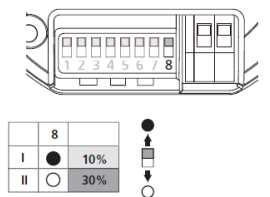

4b Stand-by dimming level