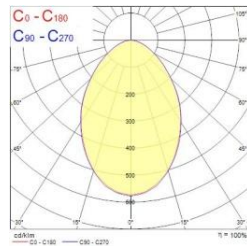

Syl-Lighter LED II 165
4000K

Syl-Lighter LED II 220
4000K