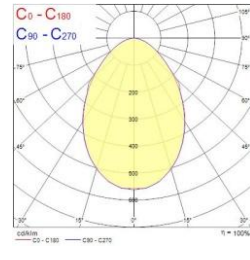

Ketjutusrasia MMJ:lle 3x1,5mm²

DALI-liitäntälaite

Syl-Lighter LED II 165

Syl-Lighter LED II 195

Syl-Lighter LED II 220

Syl-Lighter LED II 240

Syl-Lighter LED II 165
3000K

Syl-Lighter LED II 165
4000K