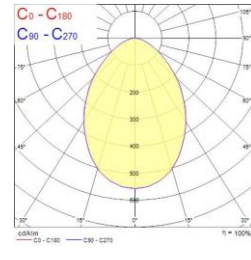

Ketjutusrasia MMJ:lle 3x1,5mm²

DALI-liitäntälaite

Syl-Lighter LED II 165

Syl-Lighter LED II 195

Syl-Lighter LED II 220

Syl-Lighter LED II 240

Syl-Lighter LED II 165
3000K

Syl-Lighter LED II 165
4000K