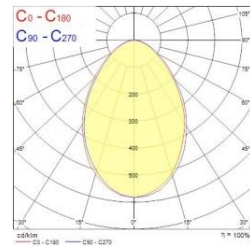

Syl-Lighter LED II 195
3000K

Syl-Lighter LED II 195
4000K

Syl-Lighter LED II 220
3000K

Syl-Lighter LED II 220
4000K

Syl-Lighter LED II 240
3000K

Syl-Lighter LED II 240
4000K