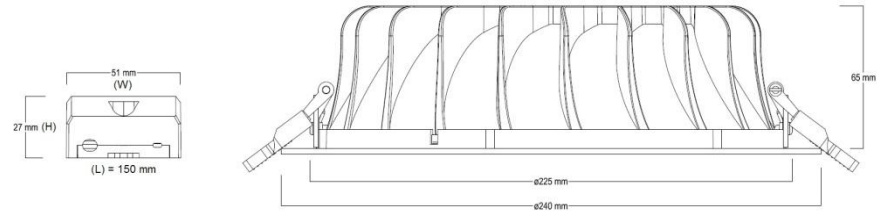

Ketjutusrasia MMJ:lle 3x1,5mm²

DALI-liitäntälaite

Syl-Lighter LED II 165

Syl-Lighter LED II 195

Syl-Lighter LED II 220

Syl-Lighter LED II 240

Syl-Lighter LED II 165
3000K

Syl-Lighter LED II 165
4000K