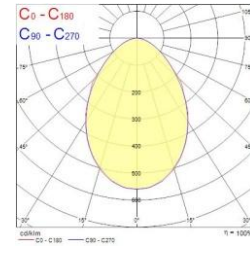

Syl-Lighter LED II 195
4000K