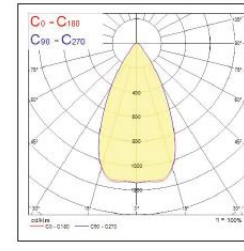

Large 4000K
leveä