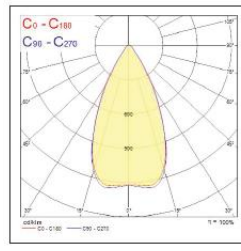

Medium 4000K
leveä