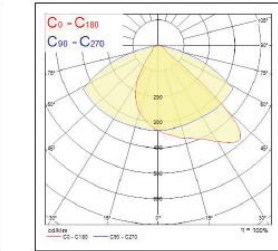

Mittakuvat

Small

Medium

Large

Extra large

Extra extra large

Valonjako

Small 4000K
leveä