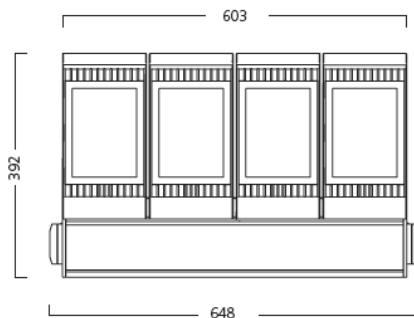

Mittakuvat

Small

Medium

Large

Extra large

Extra extra large

Valonjako

Small 4000K
leveä