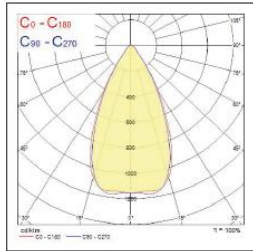

Mittakuvat

Small

Medium

Large

Extra large

Extra extra large

Valonjako

Small 4000K
leveä