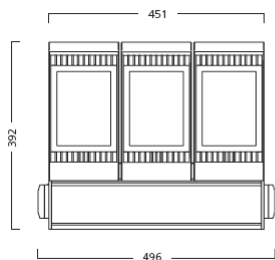

Mittakuvat

Small

Medium

Large

Extra large

Extra extra large

Valonjako

Small 4000K
leveä