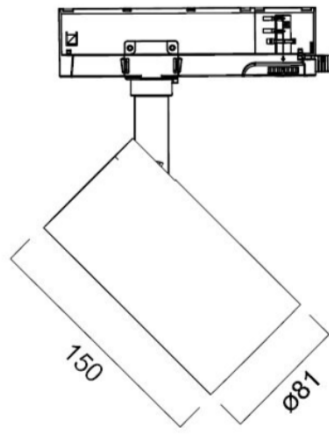

Small

Medium

Large

Small DALI

Medium DALI