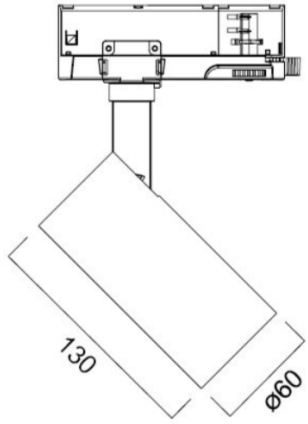

Small

Medium

Large

Small DALI

Medium DALI