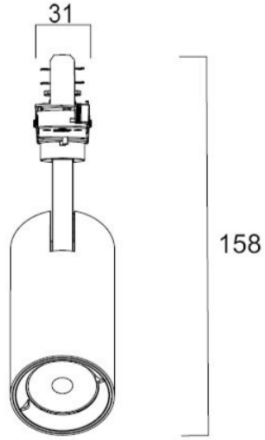

Small

Medium

Large

Small DALI

Medium DALI