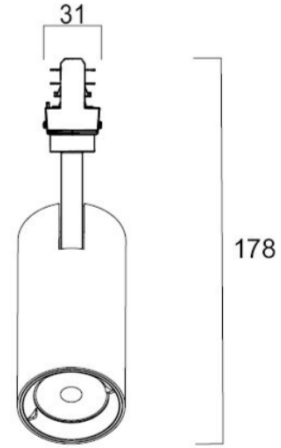

Small

Medium

Large

Small DALI

Medium DALI